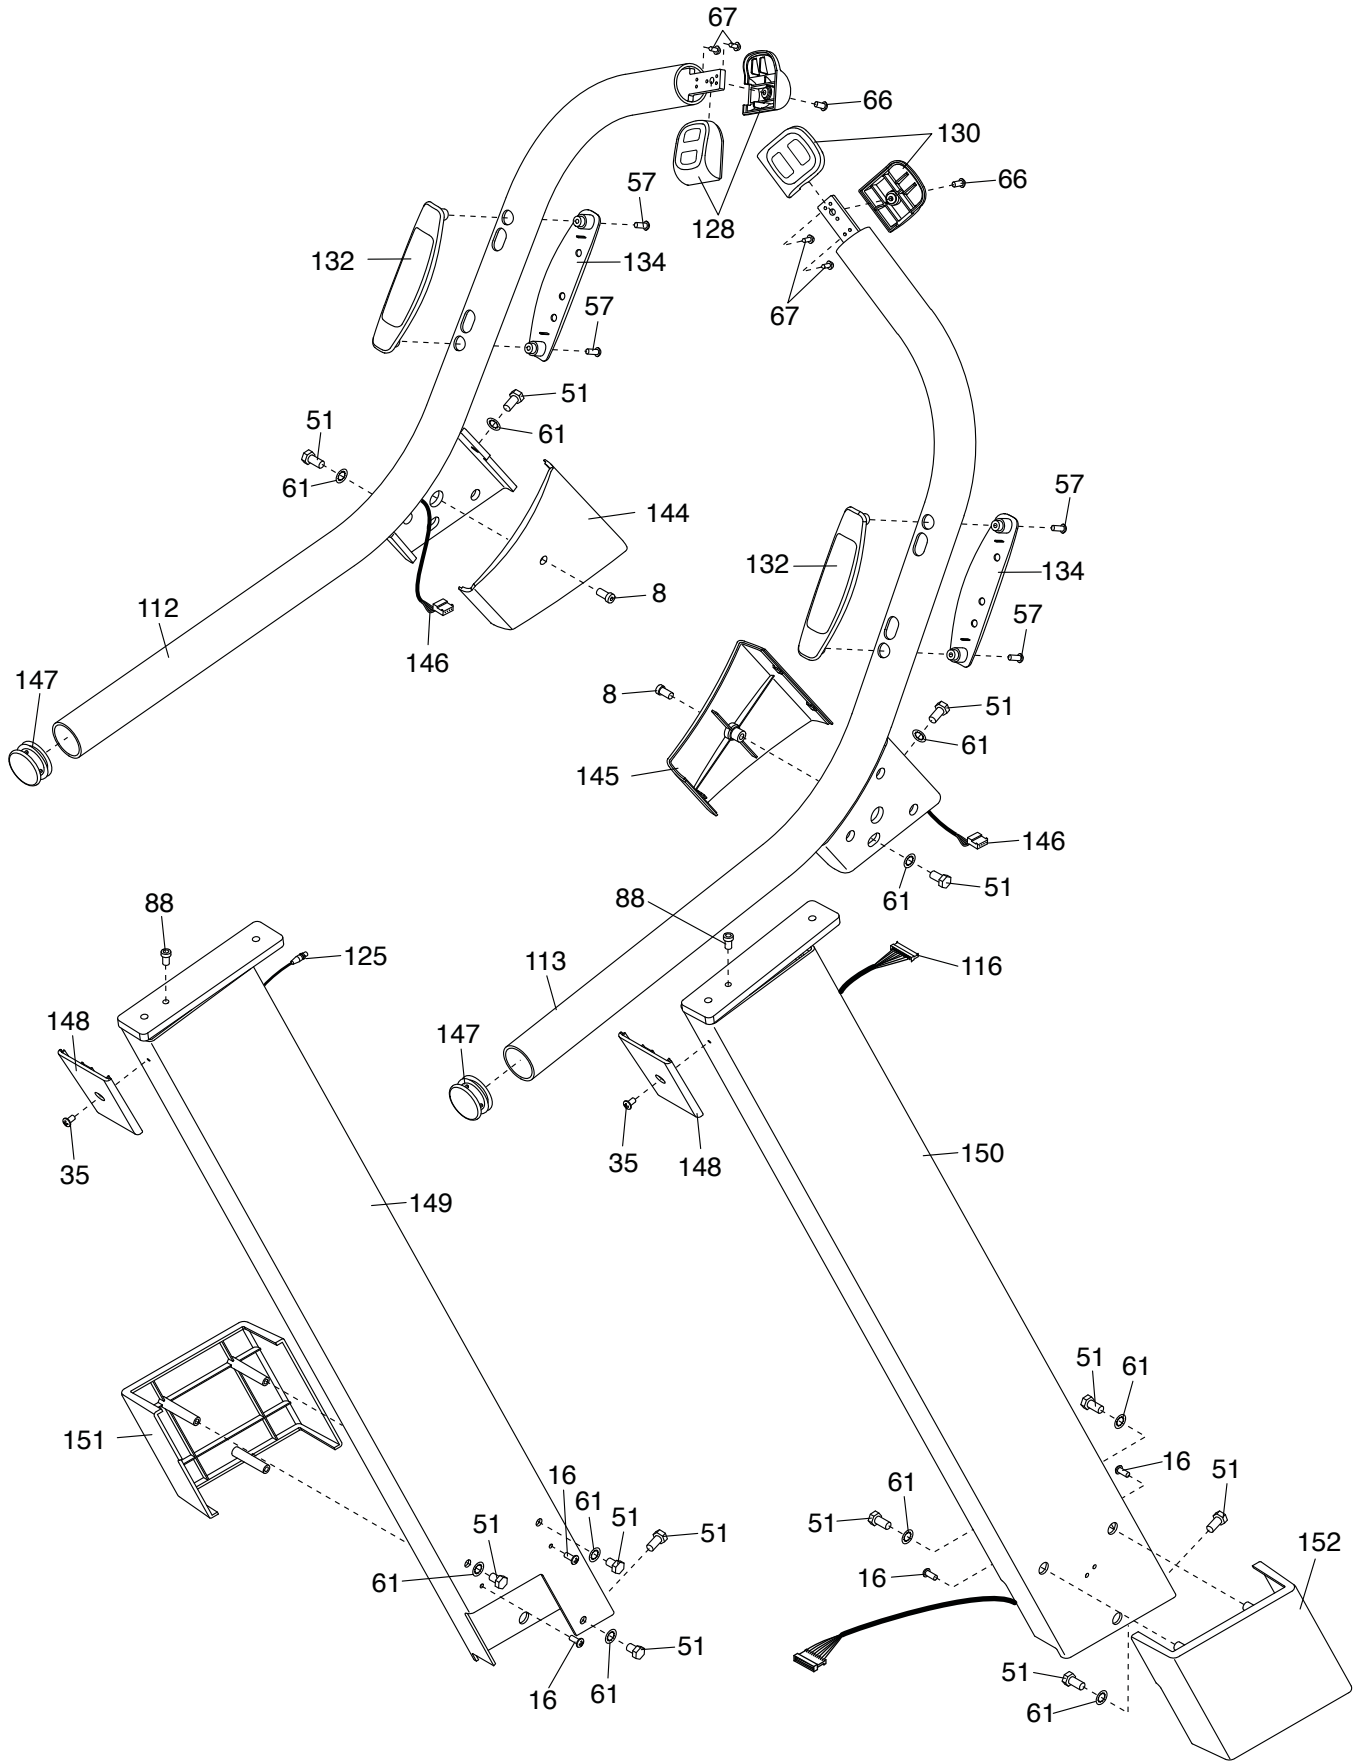

EXPLODED DRAWING C

Model No. FMTK74218.0 R1118A