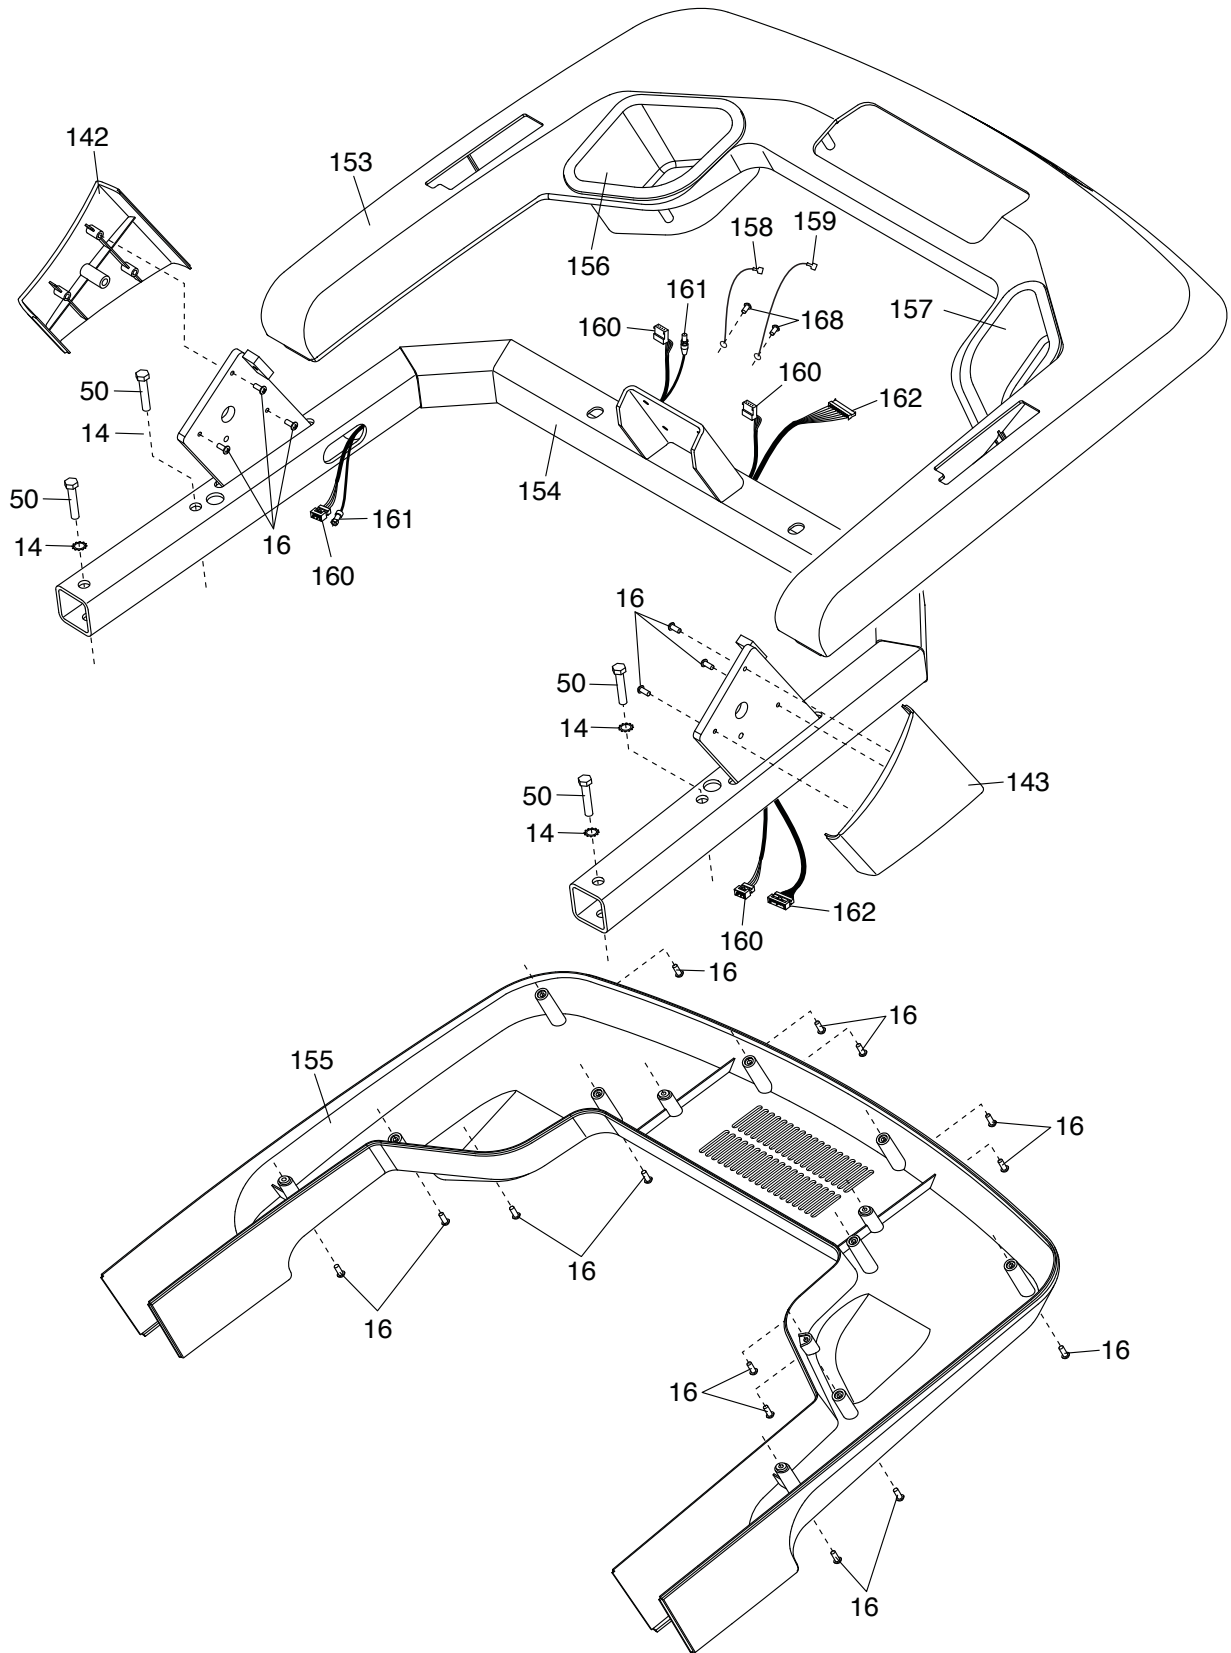

EXPLODED DRAWING E

Model No. FMTK74218.0 R1118A

Bubble #	OEM Part Number	Part Description
1	316062	SIDE COVER
2	CC1065	#8 X 1/2" WSHR HD SCREW
3	174573	CENTER ISOLATOR
5	169265	PLASTIC INSERT
6	177762	BELT GUIDE
7	14126	1/4" SPLIT WASHER
8	128643	1/4" X 3/4" HEX SCREW
9	175165	FRONT ISOLATOR
10	CC1063	3/8" X 1 3/4" SCREW
14	104478	3/8" STAR WASHER
15	282356	CONTROLLER BOX
16	CC1042	#8 X 3/4" SCREW
19	CC1034	3/8" X 5" SCREW
20	CC1062	3/8" X 1 1/2" SCREW
23	361788	WALKING PLATFORM
24	185408	PLASTIC PLATFORM SPACER
25	252761	1/4" X 3/4" FLAT HD BOLT
27	169260	CAGE NUT
29	CC1521	#6 X 1/4" SCREW
30	13501	3/8" X 2 1/2" SCREW
31	136184	TORSION BAR SPACER
34	CC1088	#10 X 1/2" SCREW
35	GZ1149	1/2" X 1" SCREW
36	CC2206	RESISTOR
37	138289	3/8" X 1 1/4" SCREW
38	CC1086	REAR LEVELING FOOT
39	CC1033	1/2" FLANGE NUT
40	CC1307	1/4" X 3/4" BOLT
41	CC1035	5/8" X 1" SHOULDER BOLT
43	153196	5/16" FLAT WASHER
44	120008	5/16" X 1 1/2" SCREW
45	13544	3/8" X 2" SCREW
47	231284	FRAME PIVOT BEARING
51	194283	5/16" X 1" SCREW
53	272574	DRIVE MOTOR ISOLATOR
54	GZ1042-02	3/4" X 1/2" SCREW
55	195129	TORSION BAR BUSHING
57	169068	BASE FRAME PAD
58	CC1040	3/4" X 1/2" SCREW
59	195128	INCLINE LINK BUSHING
60	CC1284	3/8" X 2 1/2" SHLDR BOLT
63	297707	POWER SWITCH