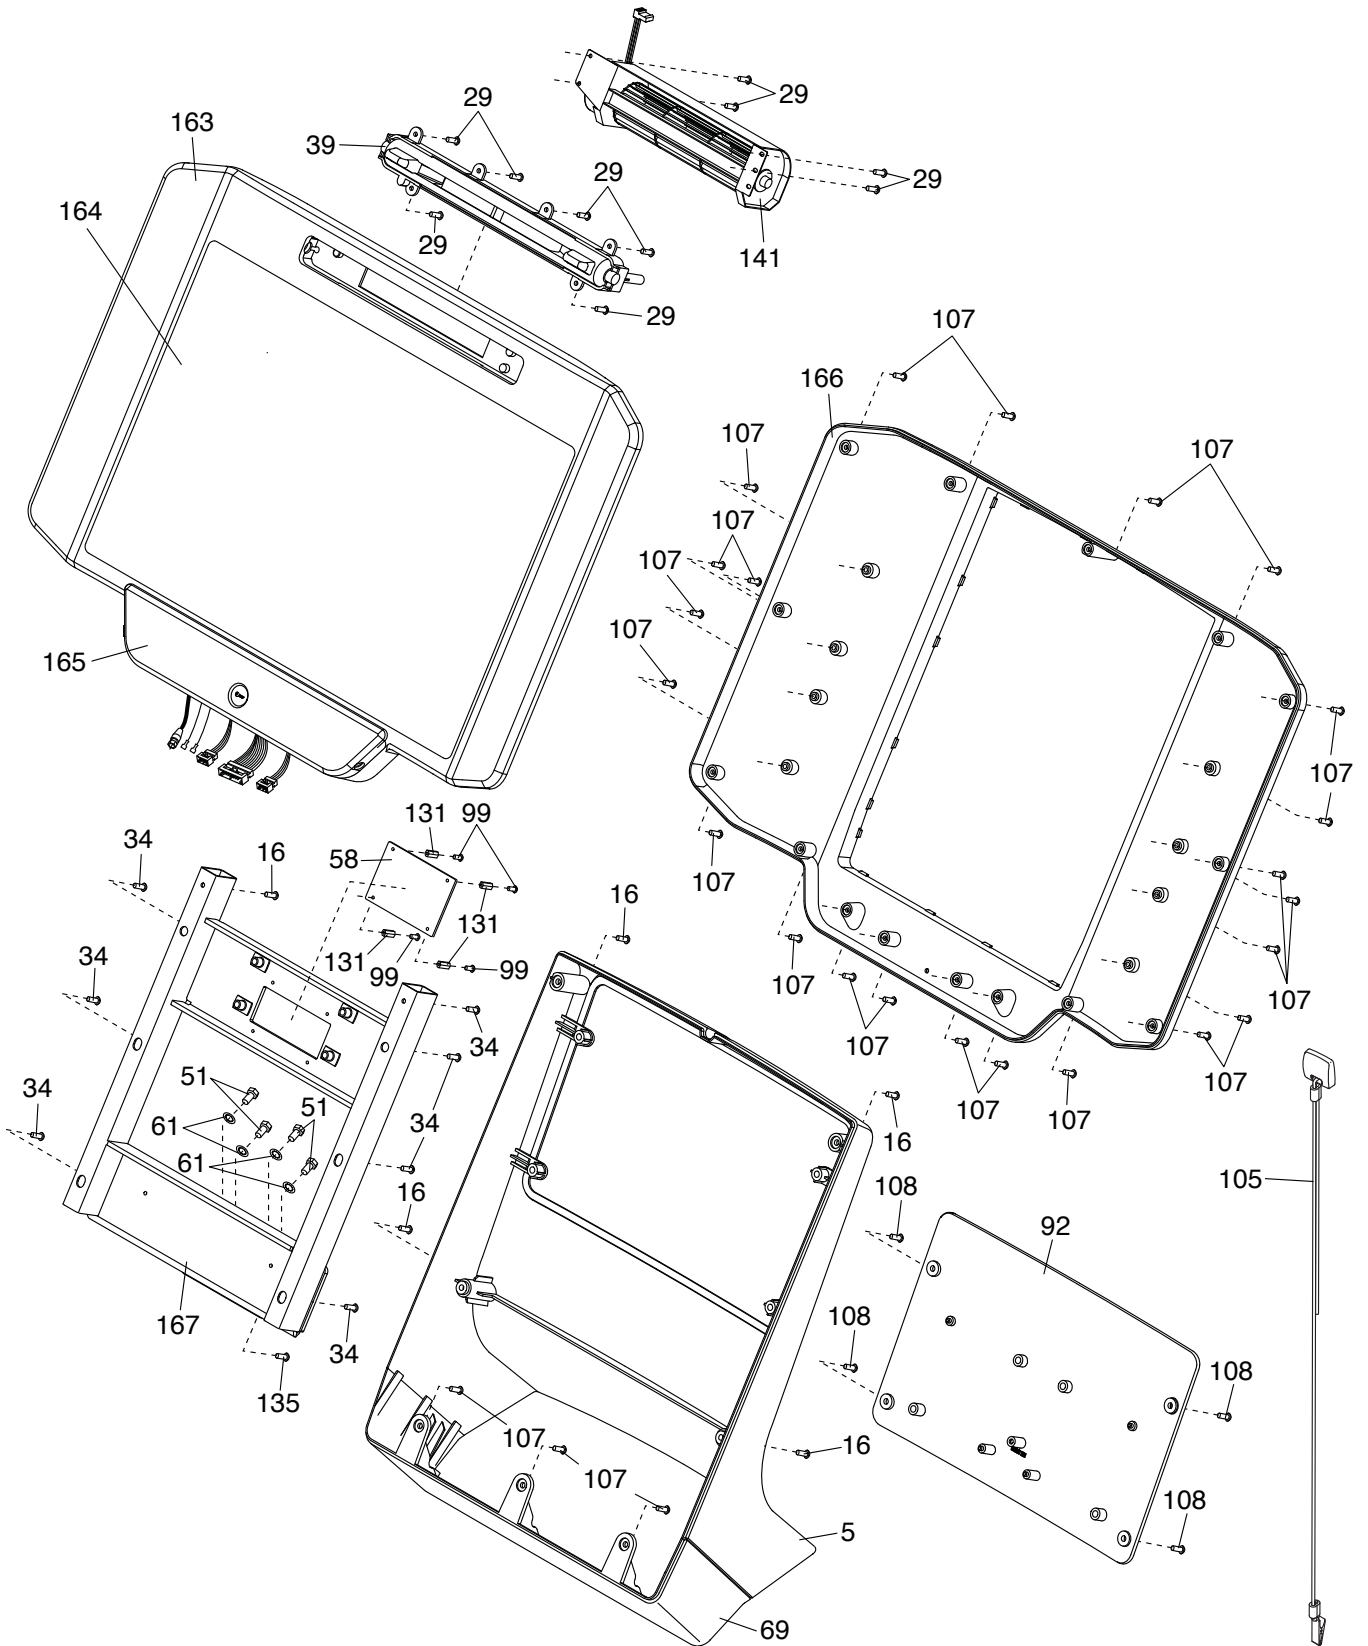

EXPLODED DRAWING E

Model No. FMTK74218.0 R1118A

Bubble #	OEM Part Number	Part Description
1	316062	SIDE COVER
2	CC1065	#8 X 1/2" WSHR HD SCREW
3	174573	CENTER ISOLATOR
5	169265	PLASTIC INSERT
6	177762	BELT GUIDE
7	14126	1/4" SPLIT WASHER
8	128643	1/4" X 3/4" HEX SCREW
9	175165	FRONT ISOLATOR
10	CC1063	3/8" X 1 3/4" SCREW
14	104478	3/8" STAR WASHER
15	282356	CONTROLLER BOX
16	CC1042	#8 X 3/4" SCREW
19	CC1034	3/8" X 5" SCREW
20	CC1062	3/8" X 1 1/2" SCREW
23	361788	WALKING PLATFORM
24	185408	PLASTIC PLATFORM SPACER
25	252761	1/4" X 3/4" FLAT HD BOLT
27	169260	CAGE NUT
29	CC1521	#6 X 1/4" SCREW
30	13501	3/8" X 2 1/2" SCREW
31	136184	TORSION BAR SPACER
34	CC1088	#10 X 1/2" SCREW
35	GZ1149	1/2" X 1" SCREW
36	CC2206	RESISTOR
37	138289	3/8" X 1 1/4" SCREW
38	CC1086	REAR LEVELING FOOT
39	CC1033	1/2" FLANGE NUT
40	CC1307	1/4" X 3/4" BOLT
41	CC1035	5/8" X 1" SHOULDER BOLT
43	153196	5/16" FLAT WASHER
44	120008	5/16" X 1 1/2" SCREW
45	13544	3/8" X 2" SCREW
47	231284	FRAME PIVOT BEARING
51	194283	5/16" X 1" SCREW
53	272574	DRIVE MOTOR ISOLATOR
54	GZ1042-02	3/4" X 1/2" SCREW
55	195129	TORSION BAR BUSHING
57	169068	BASE FRAME PAD
58	CC1040	3/4" X 1/2" SCREW
59	195128	INCLINE LINK BUSHING
60	CC1284	3/8" X 2 1/2" SHLDR BOLT
63	297707	POWER SWITCH