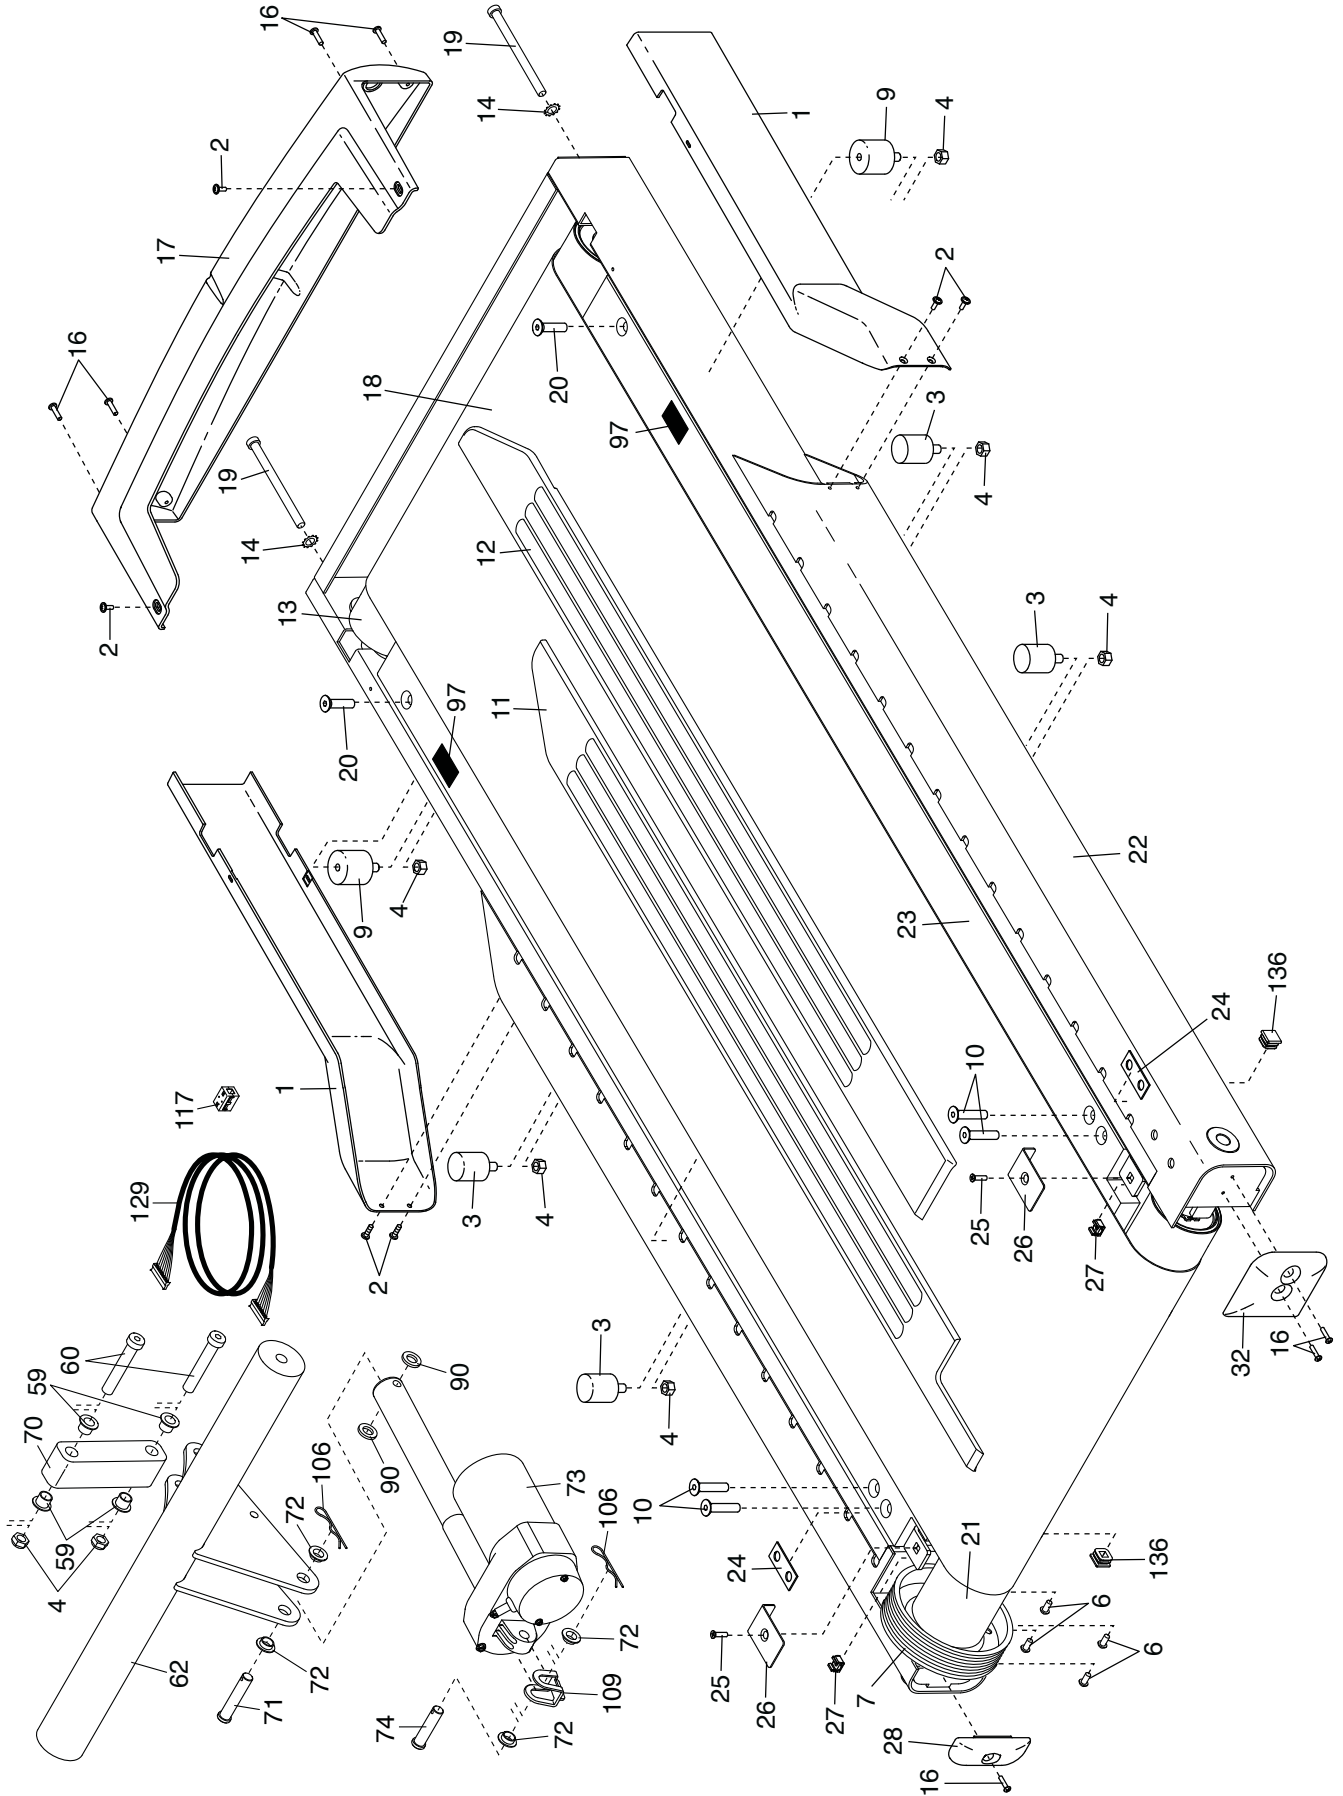

EXPLODED DRAWING A

Model No. FMTK74218.0 R1118A