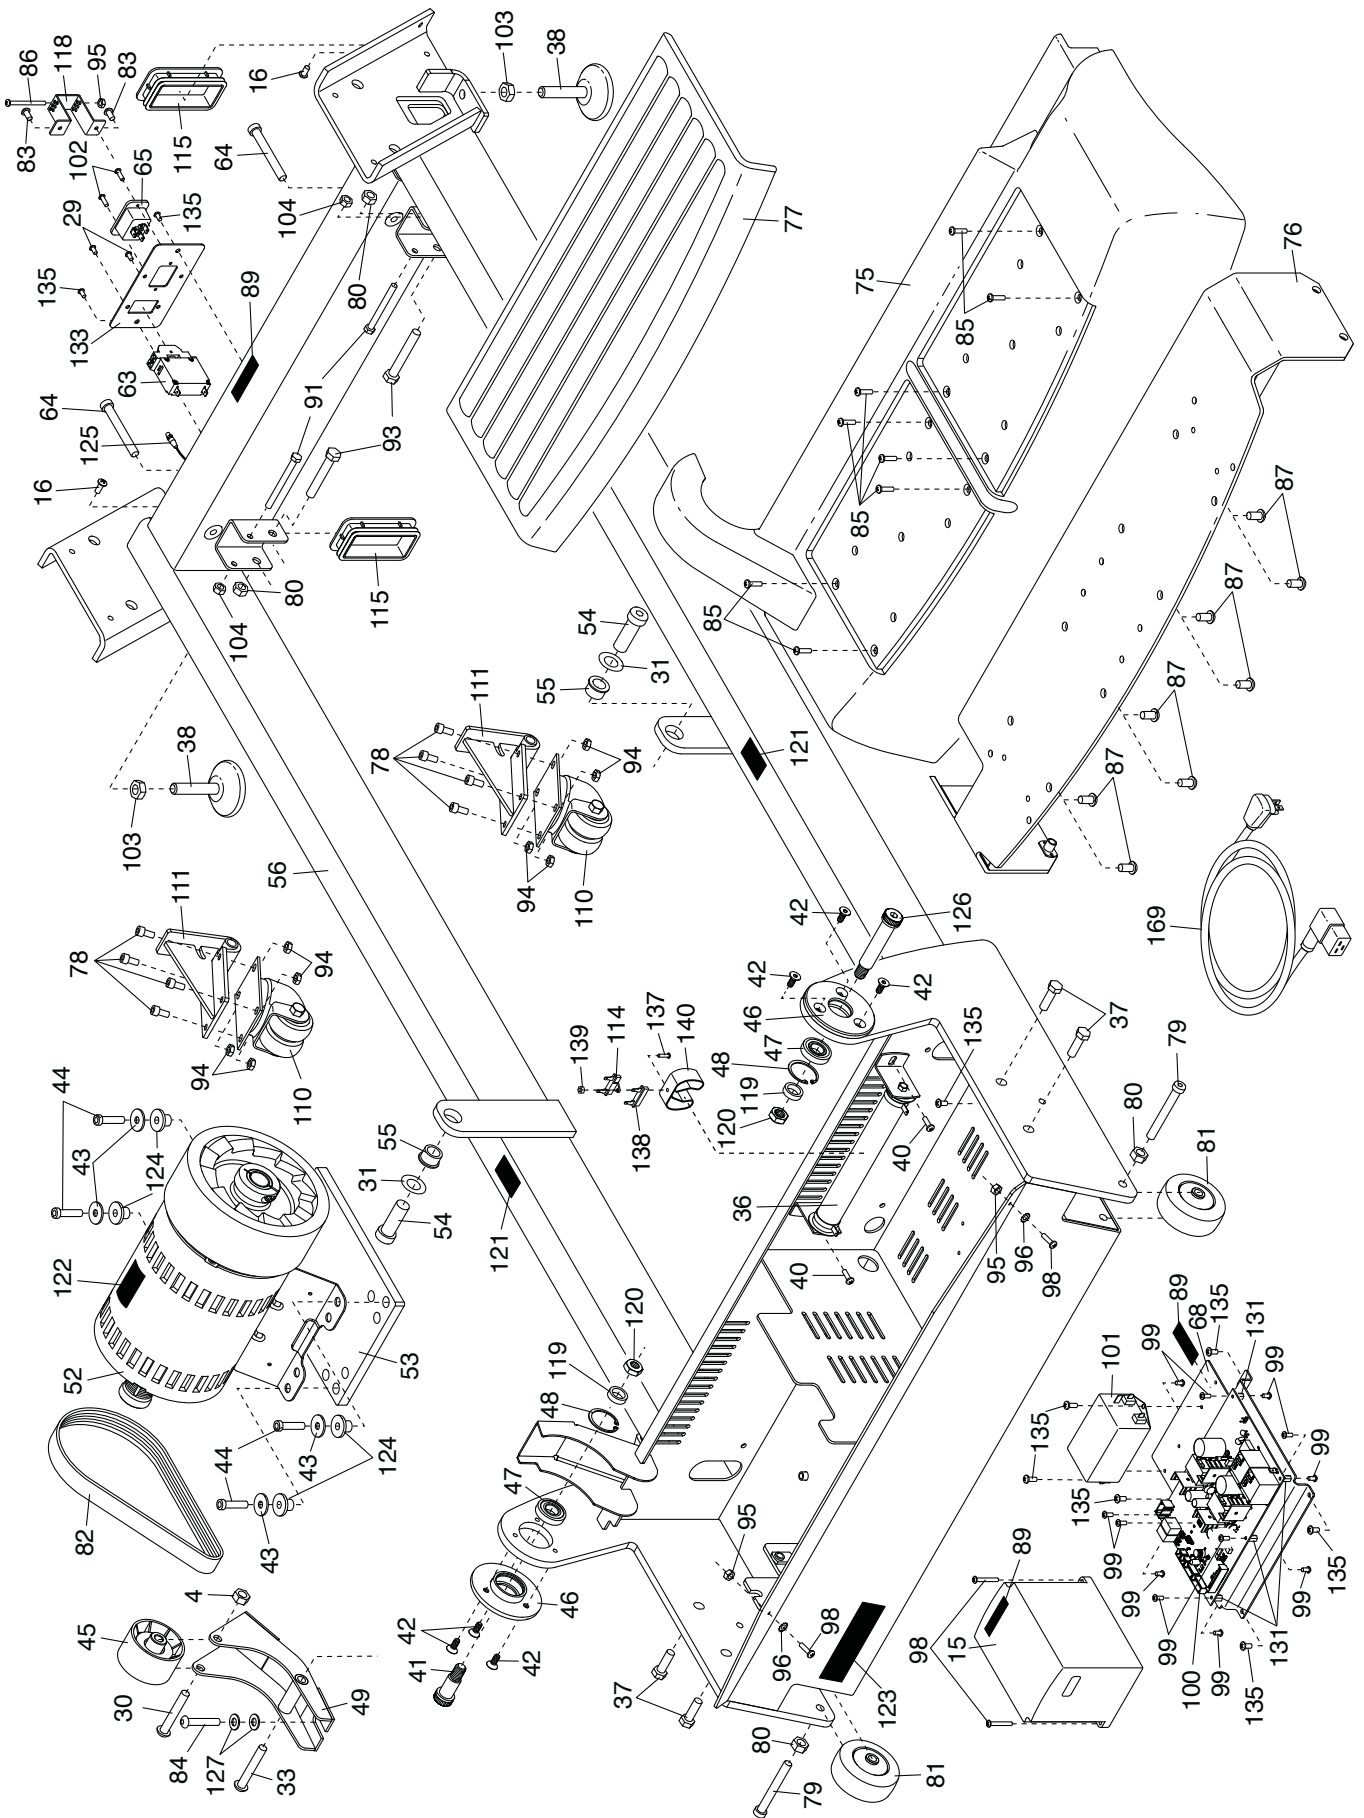

EXPLODED DRAWING B

Model No. FMTK74218.0 R1118A